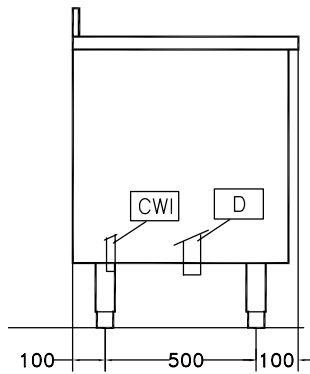

### Construction

- 304 AISI stainless steel construction throughout.
- Wells to have a capacity of 8 kg of light vegetables or 30 kg of heavy vegetables per cycle.

APPROVAL: \_\_\_\_\_

# Vegetable Washer Vegetable Washer with Tank 8-30kg

Front

Side

- CWI** = Cold Water inlet 1 (cleaning)
- D** = Drain
- EI** = Electrical inlet (power)

Top

Electric

**Total Watts:** 1.1 kW

Key Information:

**External dimensions, Width:** 1200 mm

**External dimensions, Depth:** 700 mm

**External dimensions, Height:** 850 mm

**Shipping weight:** 133 kg

**Usable well capacity:** 200 lt

**Load per cycle - light vegetables:** 8 kg