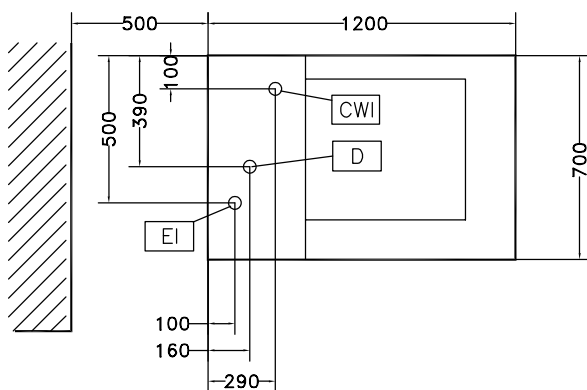

# Vegetable Washer Vegetable Washer with Tank 8-30kg

Front

Side

- CWI** = Cold Water inlet 1 (cleaning)
- D** = Drain
- EI** = Electrical inlet (power)

Top

Electric

**Total Watts:** 1.1 kW

Key Information:

**External dimensions, Width:** 1200 mm

**External dimensions, Depth:** 700 mm

**External dimensions, Height:** 850 mm

**Shipping weight:** 133 kg

**Usable well capacity:** 200 lt

**Load per cycle - light vegetables:** 8 kg