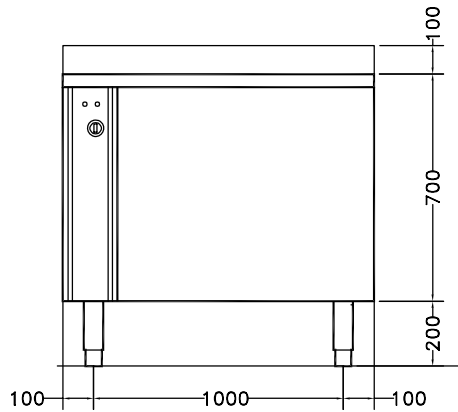

### Construction

- 304 AISI stainless steel construction throughout.
- Wells to have a capacity of 8 kg of light vegetables or 30 kg of heavy vegetables per cycle.

APPROVAL: \_\_\_\_\_

# Vegetable Washer Vegetable Washer with Tank 8-30kg

Front

Side

- CWI** = Cold Water inlet 1 (cleaning)
- D** = Drain
- EI** = Electrical inlet (power)

Top

Electric

**Total Watts:** 1.1 kW

Key Information:

**External dimensions, Width:** 1200 mm

**External dimensions, Depth:** 700 mm

**External dimensions, Height:** 850 mm

**Shipping weight:** 133 kg

**Usable well capacity:** 200 lt

**Load per cycle - light vegetables:** 8 kg